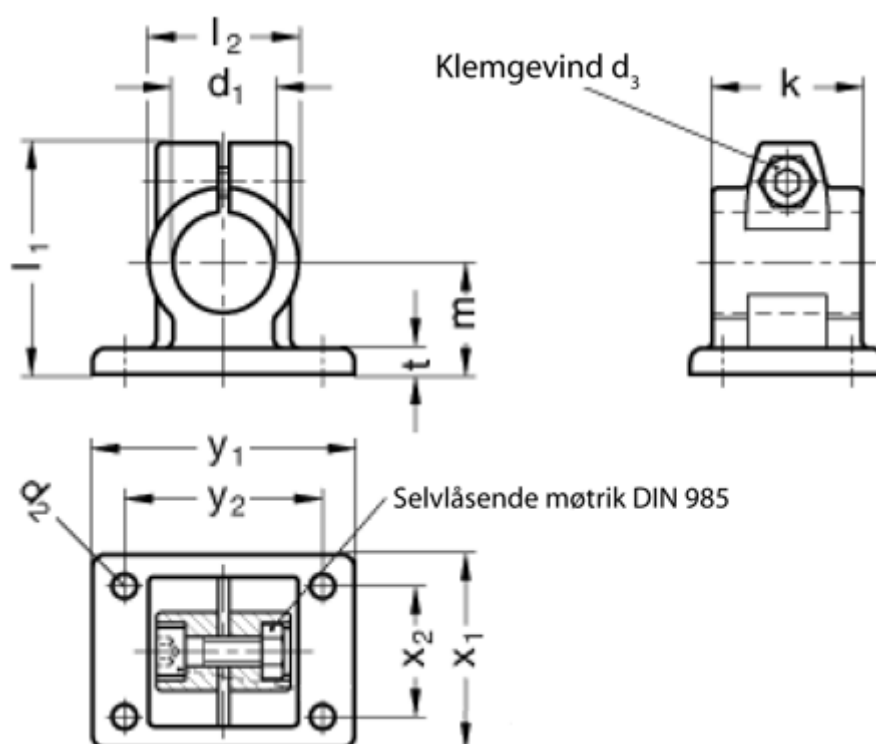

Article number: 20146B50802SW

Description: E+G  
Flanged Connector GN 146-B50-80-2-SW

## Measures

Adjustable clamp lever = GN 911-M10-55 have to be ordred separately

d1 = B50  
d2 = 11.0  
d3 = M10  
k = 80  
l1 = 102  
l2 = 80  
m = 60

t = 14  
x1 = 110  
x2 = 74  
y1 = 154  
y2 = 118